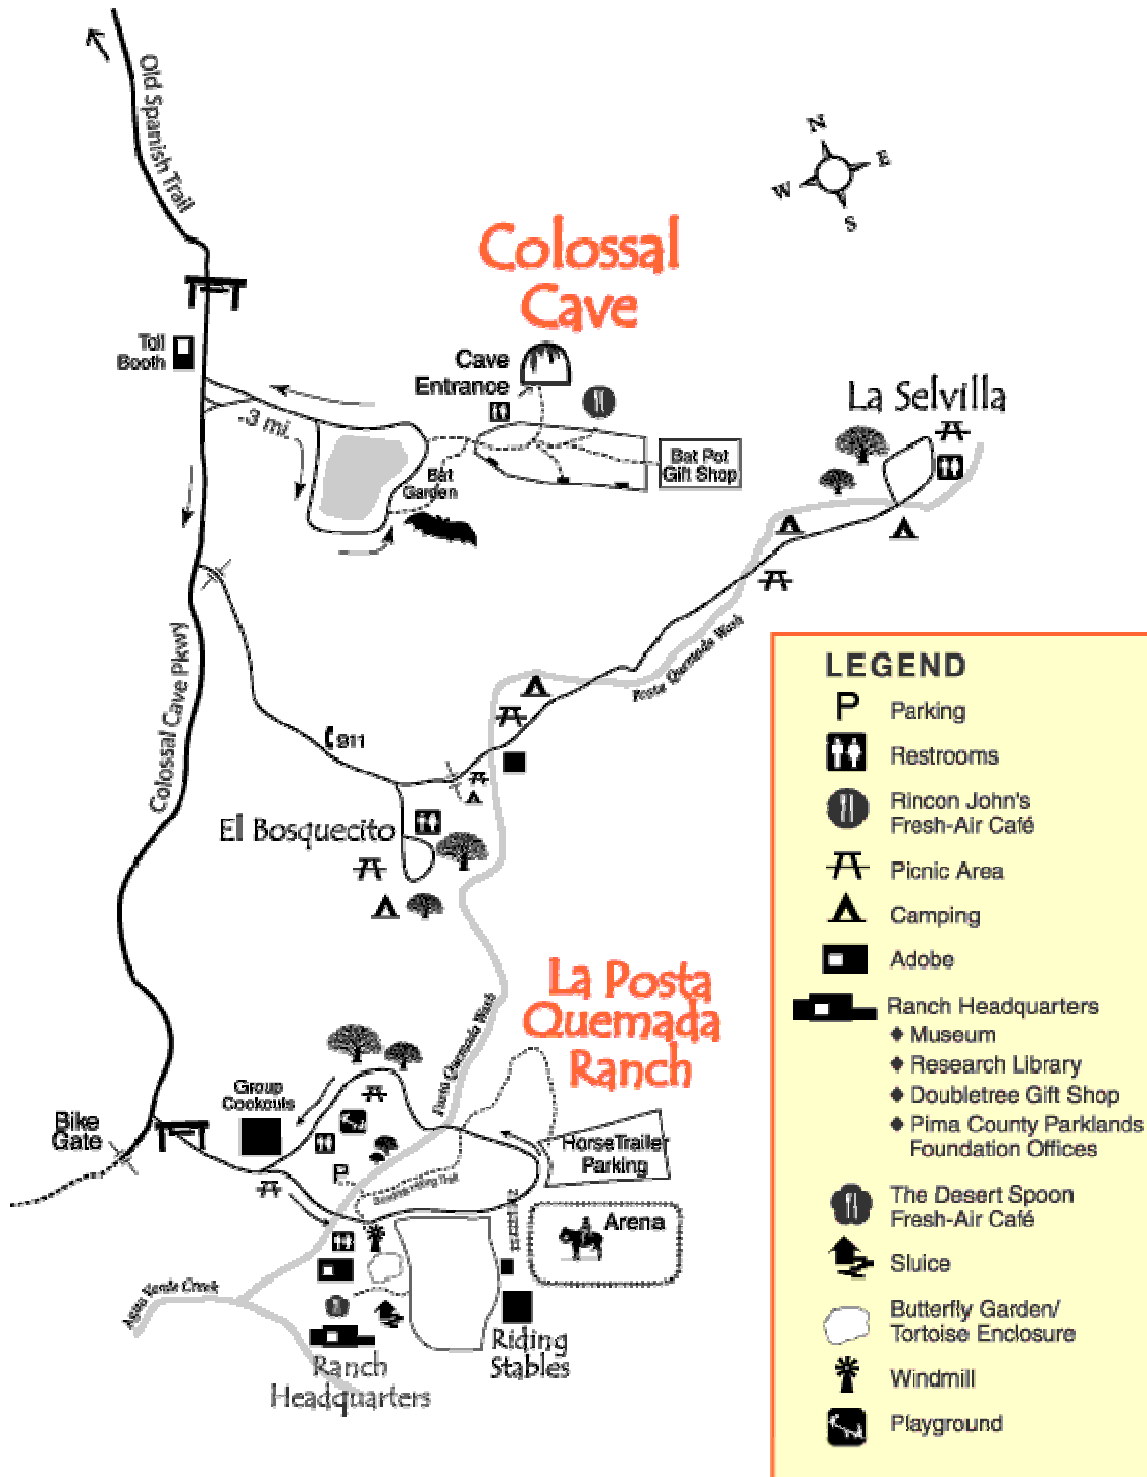

# Maps of Colossal Cave Mountain Park

Wednesday, February 25, 2009

4:00 PM

## Map of the Park

©

Inserted from <<http://www.colossalcave.com/map.html>>